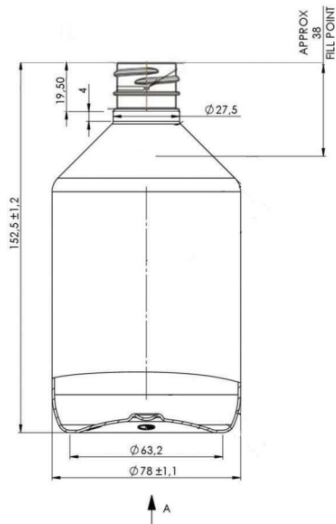

### General info

Item no. (SKU):	<b>LS1371230112</b>
Family / Range:	<b>Cosmo Veral</b>
Capacity:	<b>500ml</b>
Neck:	<b>28/410</b>
Weight:	<b>32</b>
Shape:	<b>Round</b>
Material:	<b>PET</b>
Colour:	<b>All Colours Available</b>
Print Areas:	<b>N/A</b>
Country of Origin:	<b>Lithuania</b>

#### Packed in Boxes

Box Dimensions (mm):	<b>594 x 394 x 448</b>
Quantity per box (pcs):	<b>85</b>
Boxes per pallet (pcs):	<b>20</b>
Quantity per pallet (pcs):	<b>1700</b>
Net weight (kg):	<b>55</b>
Gross weight (kg):	<b>77</b>
Pallet height (mm):	<b>2400</b>

#### Packed in PE bags on trays (Full pallet)

Tray dimensions (mm):	<b>1200 x 800 x 50</b>
Quantity per tray (pcs):	<b>152</b>
Quantity per PE bag (pcs):	<b>76</b>
PE bags per tray (pcs):	<b>2</b>
Trays per pallet (pcs):	<b>14</b>
Quantity per pallet (pcs):	<b>2128</b>
Net weight (kg):	<b>68</b>
Gross weight (kg):	<b>84</b>
Pallet height (mm):	<b>2400</b>